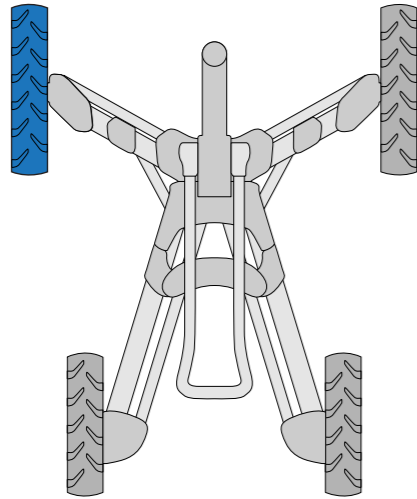

MODEL

BACK RIGHT WHEEL COMPLETE

* **W3** ASSEMBLED BACK WHEEL (RIGHT)
(Model 8.0) c/w AXLE
P08-37#-BRASSM

* # - TO SPECIFY WHEEL COLOR

- W - WHITE
- H - BLACK

BACK WHEEL
(RIGHT)

4 BACK WHEEL COMPLETE (RIGHT)
PR8-37#-BRASSM

5 BEARING CAP
PR8-36H-FRABSX

2 BACK RIGHT
STRUT PIVOT
PR8-41H-BRPAFG

3 M12 WASHER
 $\phi 12 \times \phi 23.5 \times 1.5$
06-M57-M12WS

1 M12 NYLOCK NUT
06-M47-M12NL