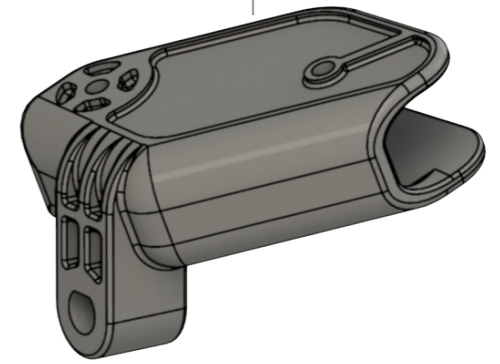

MODEL

BACK RIGHT WHEEL COMPLETE

* **W3** ASSEMBLED BACK WHEEL (RIGHT)
(Model 8.0) c/w AXLE
P08-37#-BRASSM

* # - TO SPECIFY WHEEL COLOR

- W - WHITE
- H - BLACK

BACK WHEEL
(RIGHT)

4 BACK WHEEL COMPLETE (RIGHT)
PR8-37#-BRASSM

5 BEARING CAP
PR8-36H-FRABSX

2 BACK RIGHT
STRUT PIVOT
PR8-41H-BRPAFG

3 M12 WASHER
 $\phi 12 \times \phi 23.5 \times 1.5$
06-M57-M12WS

1 M12 NYLOCK NUT
06-M47-M12NL